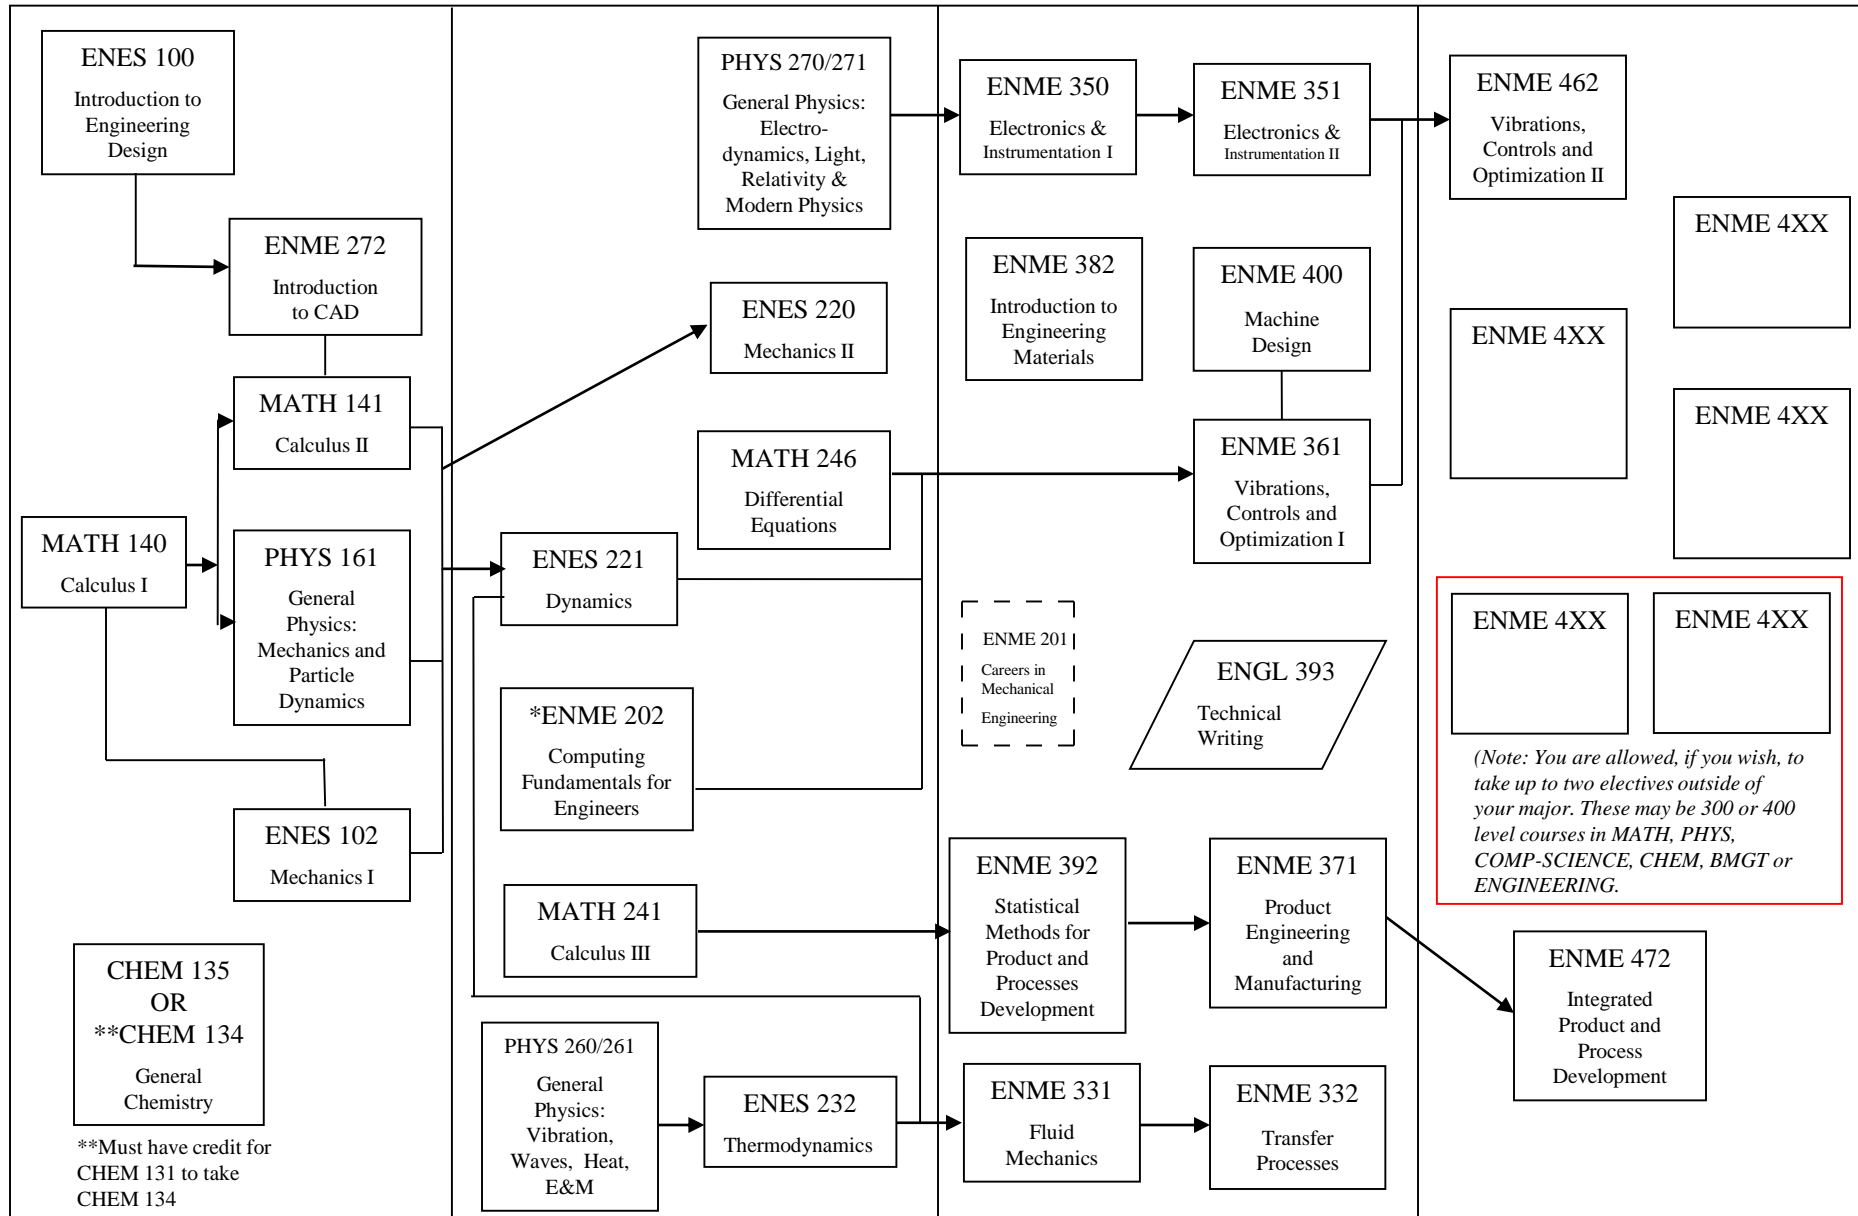

Department of Mechanical Engineering – Course Map

Revised Fall 2017 Version

(*NOTE: CMSC131 + MATH206 can be substituted for ENME202. If you're considering a minor in Computer Science or Computer Engineering, we recommend CMSC131 + MATH206.)

Arrows indicate primary prerequisite path but for clarity, some are not shown.

FS: AW, OC

DS: HS, HS, HU, HU, SP

IS*, IS*

UP*, UP*/CC*

(*Some classes can fulfill multiple requirements)